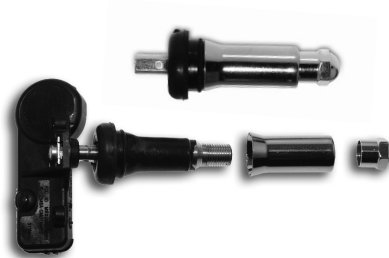

► Complete snap-in valve service pack with chrome caps and sleeves

22008 Individual bags. (50 bags per carton)
Each bag contains one sleeve, one cap and one TT valve. Order in multiples of 50.